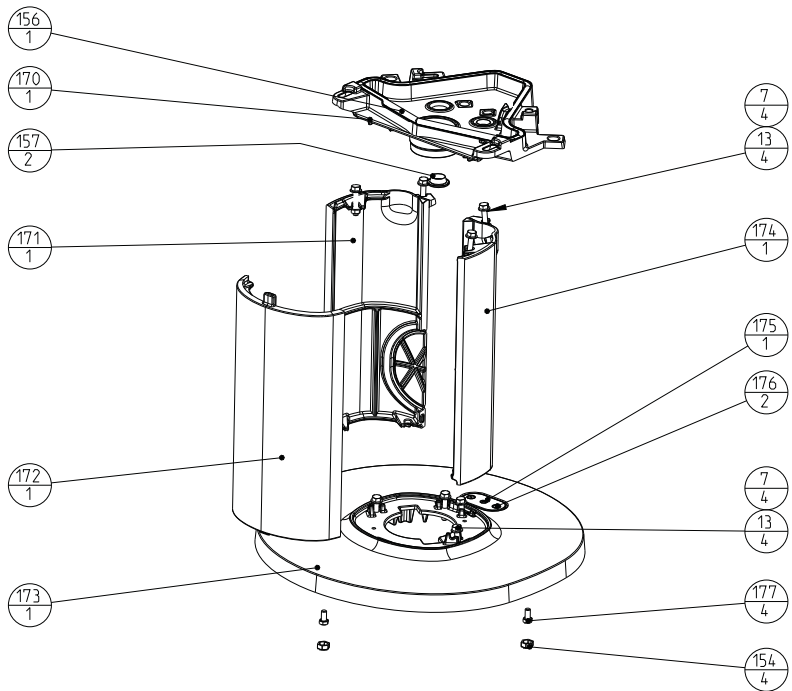

**Partlist, Jøtul F 480**

Jøtul AS Fredrikstad, Norway	Draw.no: Sheet 1 900170-P01	Date: 17.12.2014
---------------------------------	--------------------------------	---------------------

Partlist, Jøtul F 480		
Jøtul AS Fredrikstad, Norway	Draw.no: Sheet 2 900170-P01	Date: 17.12.2014